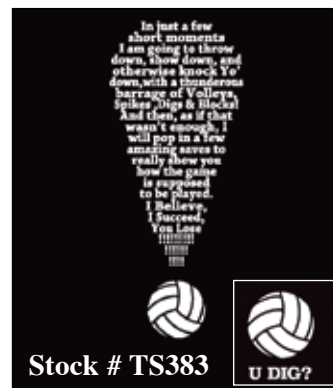

Stock # TS435

Stock # TS415 Kelly Green

Stock # TS343

Front of Shirt

Back of Shirt

Stock # TS208 Red

- Short sleeve T-shirts • 100% preshrunk cotton • Shirts only available in the color that is shown
- All shirts are back print designs w/small front chest logo (shown as a boxed insert)
- Exceptions are noted "front design"
- Colored T-shirts: Adult Sizes: S, M, L, XL Unit Price \$16.00

Stock # TS442

Stock # TS376 Green Tie Dye

Adult Sizes: S, M, L, XL
Front Designs
Tie Dye Shirt Prices:
Unit Price \$18.95

Stock # TS394 Red Tie Dye

Stock # TS383

U DIG?