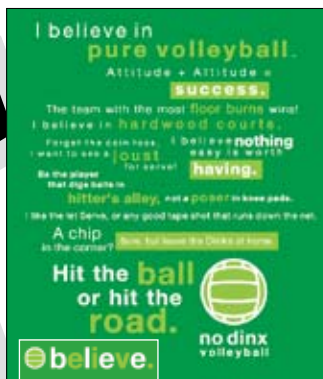

Stock # TS435

Stock # TS415 Kelly Green

Stock # TS343

Front of Shirt

Back of Shirt

Stock # TS208 Red

- Short sleeve T-shirts • 100% preshrunk cotton • Shirts only available in the color that is shown
- All shirts are back print designs w/small front chest logo (shown as a boxed insert)
- Exceptions are noted "front design"
- Colored T-shirts: Adult Sizes: S, M, L, XL Unit Price \$16.00