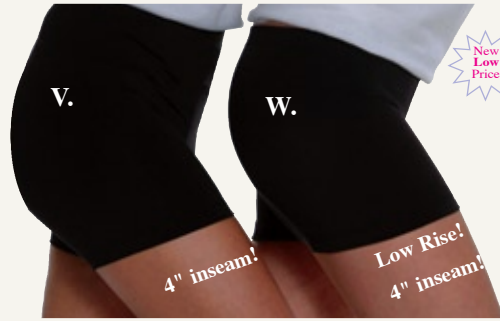

- B.-C. Gem Gear Sport Bras**
- Racer back design
 - 80% Nylon / 20% Lycra
 - 4 way stretch provides comfort and durability
 - Naturally wicking fabric for moisture control
 - Women's Sizes: S, M, L

A. Stock # TW1979JR
Women's Teamwork Cobra Jersey

New Low Price!

D.-U. Wild and Crazy Compression Shorts

- **ULTRA LOW RISE**
- 2.5" leg inseam
- Does not display a logo
- Women's Sizes: XS, S, M, L, XL
- Elastic waistband
- 80% Nylon / 20% Lycra
- 16 fun styles available

- D. Stock # TRIJNGL** Multi-colored Jungle Short
- E. Stock # TRIMET.80** Teal Metallic Short
- F. Stock # TRIMET.19** Pink Metallic Short
- G. Stock # TRIMET.63** Purple Metallic Short
- H. Stock # TRIBRITE.77** Neon Lime Short
- I. Stock # TRIBRITE.19** Neon Pink Short
- J. Stock # TRISPLAT.90** Multi-colored Splatter Short
- K. Stock # TRIBLAST** Tie Dye Blast Short
- L. Stock # TRIBOLT.90** Multi-colored Lightning Short
- M. Stock # TRISIGN.00** Multi-colored Peace Sign Short
- N. Stock # TRIVOL.00** Multi-colored VB Short
- O. Stock # TRIZEB.00** Tie Dye Zebra Short
- P. Stock # TRIZEB.19** Hot Pink Zebra Short
- Q. Stock # TRIZEB.63** Purple Zebra Short
- R. Stock # TRIZEB.20** Orange Zebra Short
- S. Stock # TRIZEB.90** Black Zebra Short
- T. Stock # TRIZEB.77** Lime Green Zebra Short
- U. Stock # TRIZEB.80** Turquoise Zebra Short

Qty	1-11	12-23	24+
Unit Price	\$18.99 ea	\$15.99 ea	\$14.99 ea

- V.-W. MVW Micropoly/Spandex Short**
- Available in regular rise or low rise
 - High quality, endurance compression short
 - Elastic waistband
 - 90% super QD Micropoly / 10% Spandex
 - QD Micropoly provides fast evaporation
 - 4" leg inseam
 - Does not display a logo
 - Women's Sizes: XS, S, M, L, XL, XXL
 - Regular Rise = Stock # TRIMIC
 - Low Rise = Stock # TRILOW