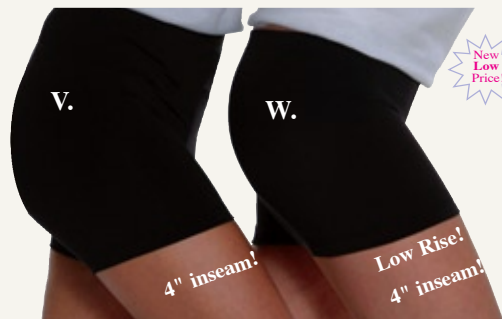

V.-W. MVW Micropoly/Spandex Short

- Available in regular rise or low rise
- High quality, endurance compression short
- Elastic waistband
- 90% super QD Micropoly / 10% Spandex
- QD Micropoly provides fast evaporation
- 4" leg inseam
- Does not display a logo
- Women's Sizes: XS, S, M, L, XL, XXL
- Regular Rise = Stock # TRIMIC
- Low Rise = Stock # TRILOW

V. Stock # TRIMIC
MVW Micropoly Short
• Regular Rise
• Colors: black, navy

Qty	Unit Price
1-5	$14.99 ea
6-11	$13.99 ea
12-23	$12.99 ea
24+	$11.99 ea

W. Stock # TRILOW
MVW Micropoly Short
• Low Rise
• Colors: black, royal, navy, brown

Qty	Unit Price
1-5	$14.99 ea
6-11	$13.99 ea
12-23	$12.99 ea
24+	$11.99 ea