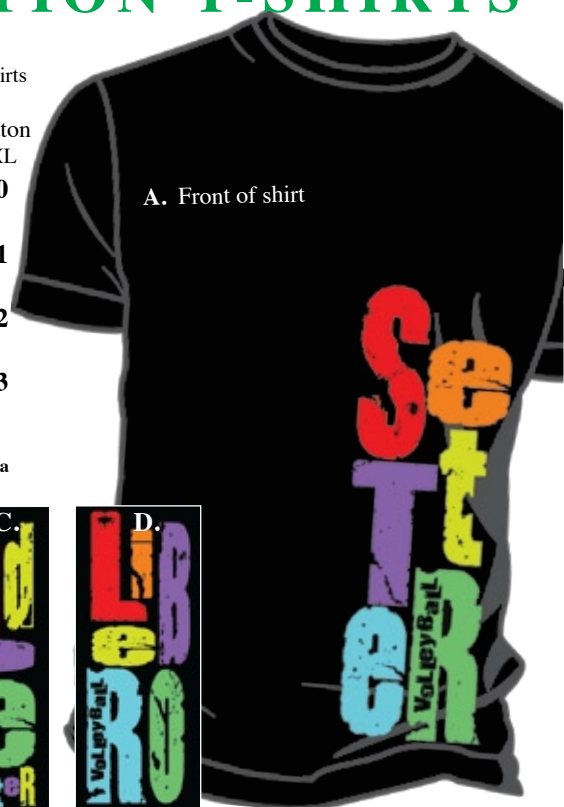

POSITION T-SHIRTS

- A.-D. Position Shirts**
- Short sleeve black t-shirts
 - Large front print design
 - 100% preshrunk cotton
 - Adult sizes: S, M, L, XL

- A. Stock # TS450** Setter
B. Stock # TS451 Outside Hitter
C. Stock # TS452 Middle Hitter
D. Stock # TS453 Libero

Unit Price \$16.00 ea

A. Front of shirt

E.

F.

G.

H.

- E.-H. Position Shirts**
- Large front print design
 - Adult sizes: S, M, L, XL

- Short sleeve black t-shirts
- 100% preshrunk cotton

- E. Stock # TS231** Libero **F. Stock # TS232** Blocker
G. Stock # TS233 Hitter **H. Stock # TS234** Setter
 Unit Price \$16.00 ea

LONG SLEEVE SHIRTS

- I.-L. Long Sleeve Shirts** • 100% preshrunk cotton • Adult sizes: S, M, L, XL