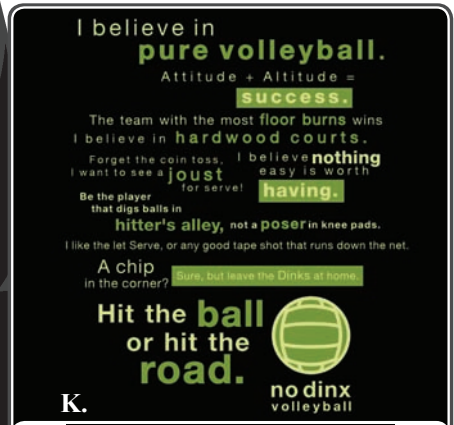

LONG SLEEVE T-SHIRTS

I. - L. Long Sleeve Shirt:
Unit Price \$21.99
M. Long Sleeve Purple Tie Dye Shirt:
Unit Price \$23.99

I.
(black t-shirt)
Stock # TS510

J.
(highlighter yellow t-shirt)
Stock # TS511

M.
(purple tie dye t-shirt)
Stock # TS509