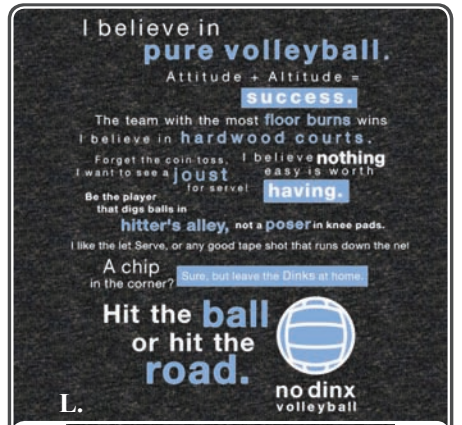

L.
(dark heather t-shirt)
Stock # TS563