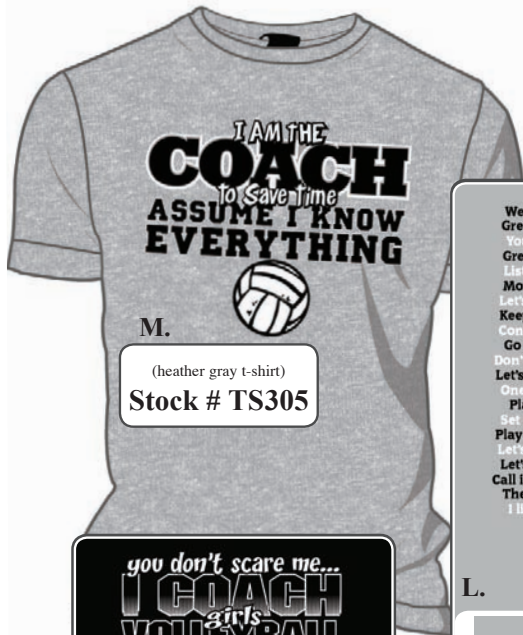

DEDICATED PARENT CORNER

- B. Volleyball MOM Key Chain**
- Rhinestone-lined metal dog tag
 - Lobster claw clasp and keyring
 - Assembled in the USA
 - Approx. 2.5" tall

E. Stock # FMOMKEY
Volleyball Mom Key Chain
Unit Price \$7.99 ea

- C.-D. Pewter Mom or Dad Key Chain**
- Wonderful thank you gift for volleyball parent
 - Size: approx. 1.75" long

C. Stock # AW43 Mom Key Chain
D. Stock # AW44 Dad Key Chain
Unit Price \$6.99 ea

- E. Volleyball Mom Cloisonne Pin**
- Perfect for mom's jacket or purse
 - Size: 1" diameter

E. Stock # PINM Round VB Mom Pin
Unit Price \$2.99 ea

COACH T-SHIRTS

L.-N. Coach T-shirts

- 100% preshrunk cotton
- Adult sizes: S, M, L, XL, XXL

Unit Price \$16.00 ea

M.
(heather gray t-shirt)
Stock # TS305

L.
(shirt front)
COACH
If I get too hoarse from yelling... just read the back of my shirt!
(heather gray t-shirt)
Stock # TS302

N.
(black t-shirt)
Stock # TS301

MOM & DAD T-SHIRTS

I.-K. Dad T-shirts

- 100% preshrunk cotton
- Front print designs
- Adult sizes: M, L, XL, XXL