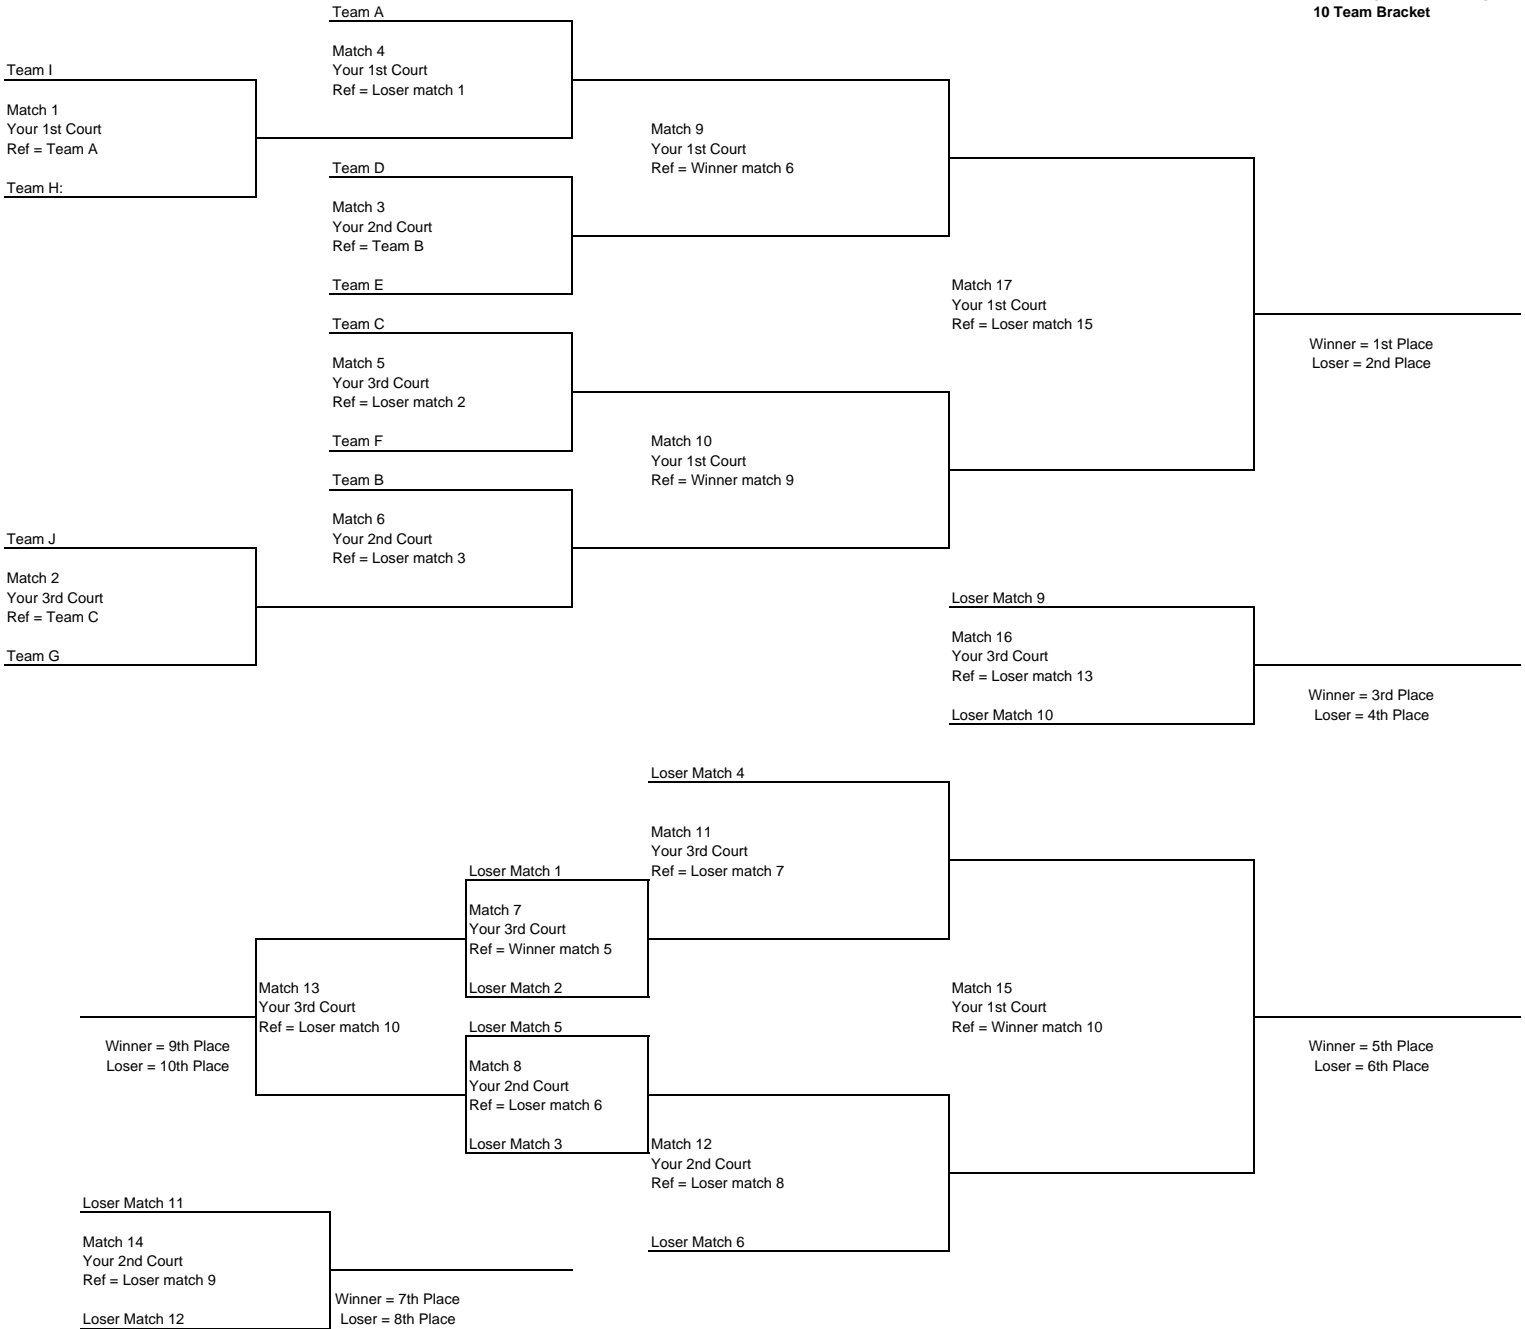

10 Team Bracket Schedule

Mizuno Northern Lights Power League
10 Team Bracket

All matches are best 2 of 3.
Games 1 & 2 are played to 25 points.
Game 3 is played to 15 points.
Game 3 is only played if needed to decide match.

Team A.
Team B.
Team C.
Team D.
Team E.

Team F.
Team G.
Team H.
Team I.
Team J.

W1 = Winner of match 1
L1 = Loser of match 1

Ten Team Bracket Schedule

On Your 1st Court				On Your 2nd Court				On Your 3rd Court			
MATCH #	PLAY	REF	Warmup	MATCH #	PLAY	REF	Warmup	MATCH #	PLAY	REF	Warmup
1	I-H	A	10 minutes	3	D-E	B	10 minutes	2	J-G	C	10 minutes
4	A-W1	L1	10 minutes	6	B-W2	L3	10 minutes	5	C-F	L2	10 minutes
15 Minute Break				15 Minute Break				15 Minute Break			
9	W3-W4	W6	5 minutes	8	L5-L3	L6	5 minutes	7	L1-L2	W5	5 minutes
10	W5-W6	W9	5 minutes	12	W8-L6	L8	5 minutes	11	L4-W7	L7	5 minutes
15	W11-W12	W10	5 minutes	14	L11-L12	L9	5 minutes	13	L7-L8	L10	5 minutes
17	W9-W10	L15	5 minutes					16	L9-L10	L13	5 minutes