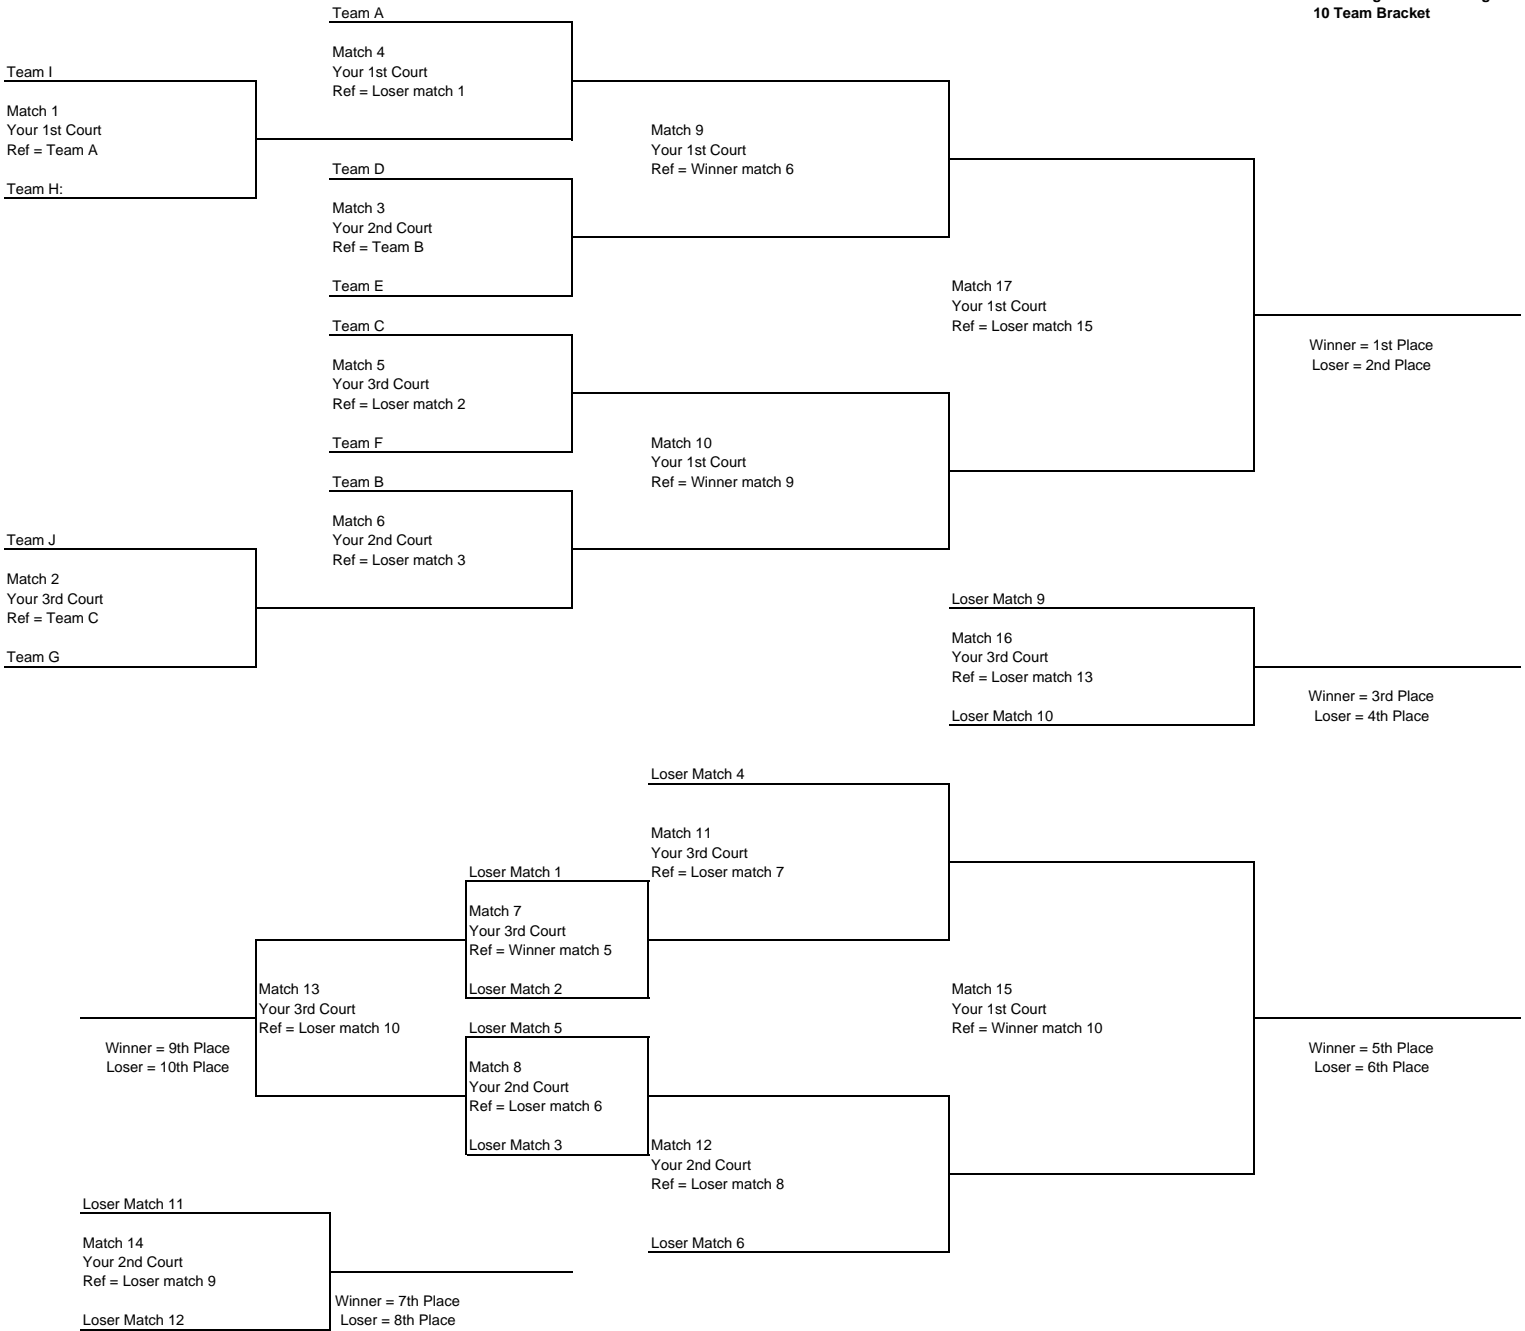

10 Team Bracket Schedule

All matches are best 2 of 3.  
Games 1 & 2 are played to 25 points.  
Game 3 is played to 15 points.  
Game 3 is only played if needed to decide match.

- Team A.
- Team B.
- Team C.
- Team D.
- Team E.
- Team F.
- Team G.
- Team H.
- Team I.
- Team J.

W1 = Winner of match 1  
L1 = Loser of match 1

Ten Team Bracket Schedule

On Your 1st Court				On Your 2nd Court				On Your 3rd Court			
MATCH #	PLAY	REF	Warmup	MATCH #	PLAY	REF	Warmup	MATCH #	PLAY	REF	Warmup
1	I-H	A	10 minutes	3	D-E	B	10 minutes	2	J-G	C	10 minutes
4	A-W1	L1	10 minutes	6	B-W2	L3	10 minutes	5	C-F	L2	10 minutes
15 Minute Break				15 Minute Break				15 Minute Break			
9	W3-W4	W6	7 minutes	8	L5-L3	L6	7 minutes	7	L1-L2	W5	7 minutes
10	W5-W6	W9	7 minutes	12	W8-L6	L8	7 minutes	11	L4-W7	L7	7 minutes
15	W11-W12	W10	7 minutes	14	L11-L12	L9	7 minutes	13	L7-L8	L10	7 minutes
17	W9-W10	L15	7 minutes					16	L9-L10	L13	7 minutes