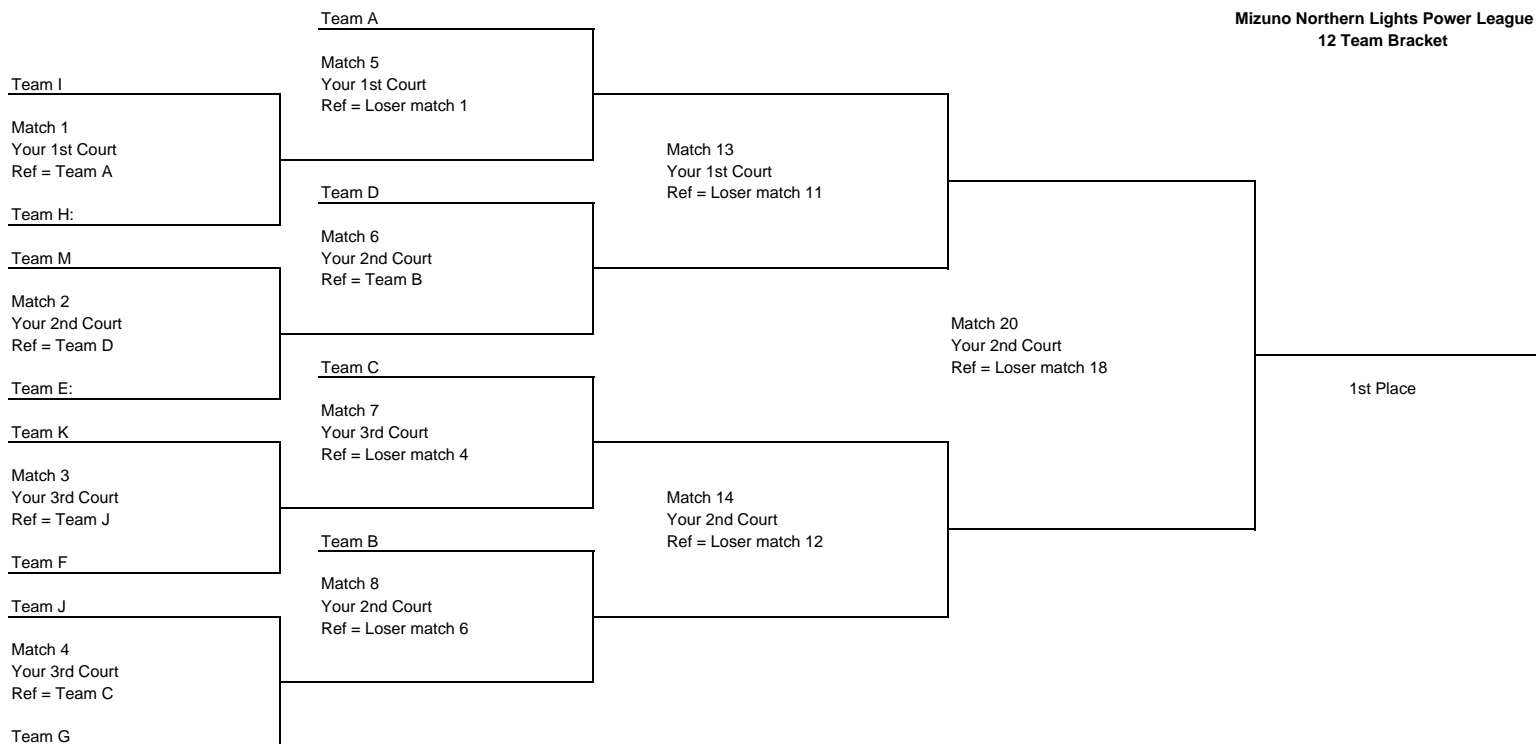

Mizuno Northern Lights Power League
12 Team Bracket

All matches are best 2 of 3.
Games 1 & 2 are played to 25 points.
Game 3 is played to 15 points.
Game 3 is only played if needed to decide match.

W1 = Winner of match 1
L1 = Loser of match 1

Twelve Team Bracket Schedule

On Your 1st Court				On Your 2nd Court				On Your 3rd Court			
MATCH #	PLAY	REF	Warmup	MATCH #	PLAY	REF	Warmup	MATCH #	PLAY	REF	Warmup
1	I-H	A	10 minutes	2	M-E	D	10 minutes	3	K-F	J	10 minutes
5	A-W1	L1	10 minutes	6	D-W2	B	10 minutes	4	J-G	C	10 minutes
9	L1-L2	L5	5 minutes	8	B-W4	L6	10 minutes	7	C-W3	L4	10 minutes
11	L5-L6	W9	5 minutes	12	L7-L8	W8	5 minutes	10	L3-L4	W7	5 minutes
13	W5-W6	L11	5 minutes	14	W7-W8	L12	5 minutes	15	L9-L10	W10	5 minutes
16	W9-W10	L13	5 minutes	18	L12	L14	5 minutes	17	W12	L15	5 minutes
19	L13-L14	L16	5 minutes	20	W14	L18	5 minutes				