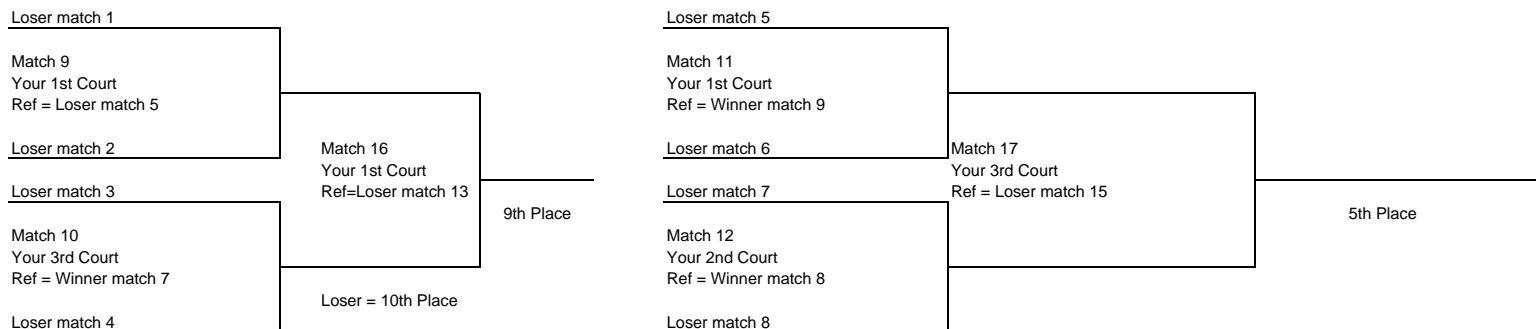

Mizuno Northern Lights Power League
12 Team Bracket

All matches are best 2 of 3.
Games 1 & 2 are played to 25 points.
Game 3 is played to 15 points.
Game 3 is only played if needed to decide match.

W1 = Winner of match 1
L1 = Loser of match 1

Twelve Team Bracket Schedule

On Your 1st Court				On Your 2nd Court				On Your 3rd Court			
MATCH #	PLAY	REF	Warmup	MATCH #	PLAY	REF	Warmup	MATCH #	PLAY	REF	Warmup
1	I-H	A	10 minutes	2	M-E	D	10 minutes	3	K-F	J	10 minutes
5	A-W1	L1	10 minutes	6	D-W2	B	10 minutes	4	J-G	C	10 minutes
9	L1-L2	L5	5 minutes	8	B-W4	L6	10 minutes	7	C-W3	L4	10 minutes
11	L5-L6	W9	5 minutes	12	L7-L8	W8	5 minutes	10	L3-L4	W7	5 minutes
13	W5-W6	L11	5 minutes	14	W7-W8	L12	5 minutes	15	L9-L10	W10	5 minutes
16	W9-W10	L13	5 minutes	18	L12	L14	5 minutes	17	W12	L15	5 minutes
19	L13-L14	L16	5 minutes	20	W14	L18	5 minutes				