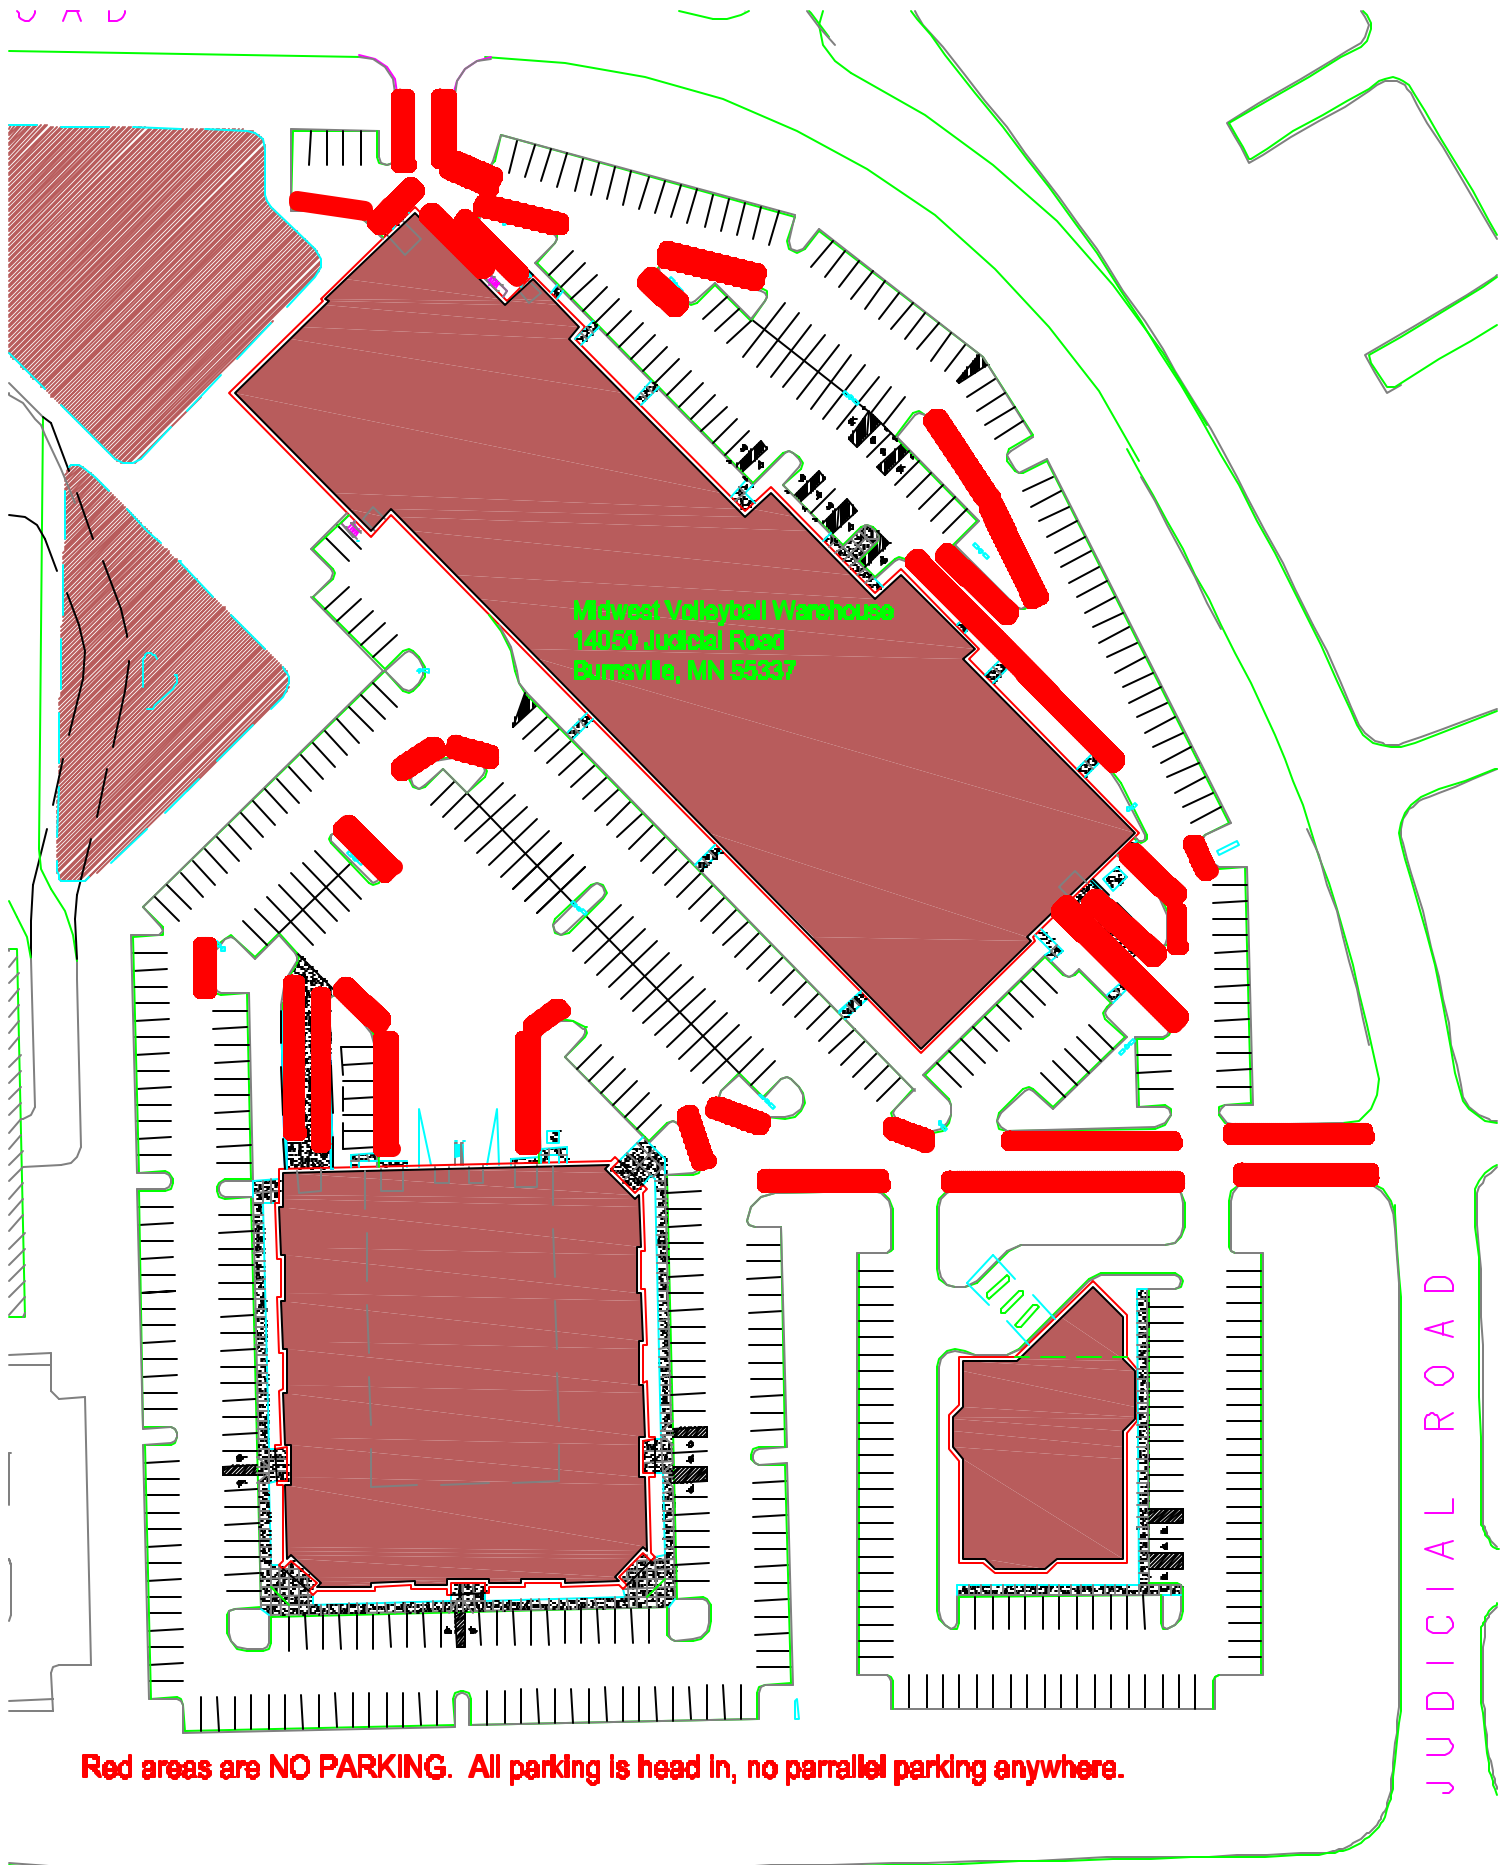

UAD

Midwest Volleyball Warehouse  
14050 Judicial Road  
Burnsville, MN 55337

Red areas are NO PARKING. All parking is head in, no parallel parking anywhere.

JUDICIAL ROAD

C. S. A. H. N O. 4 2