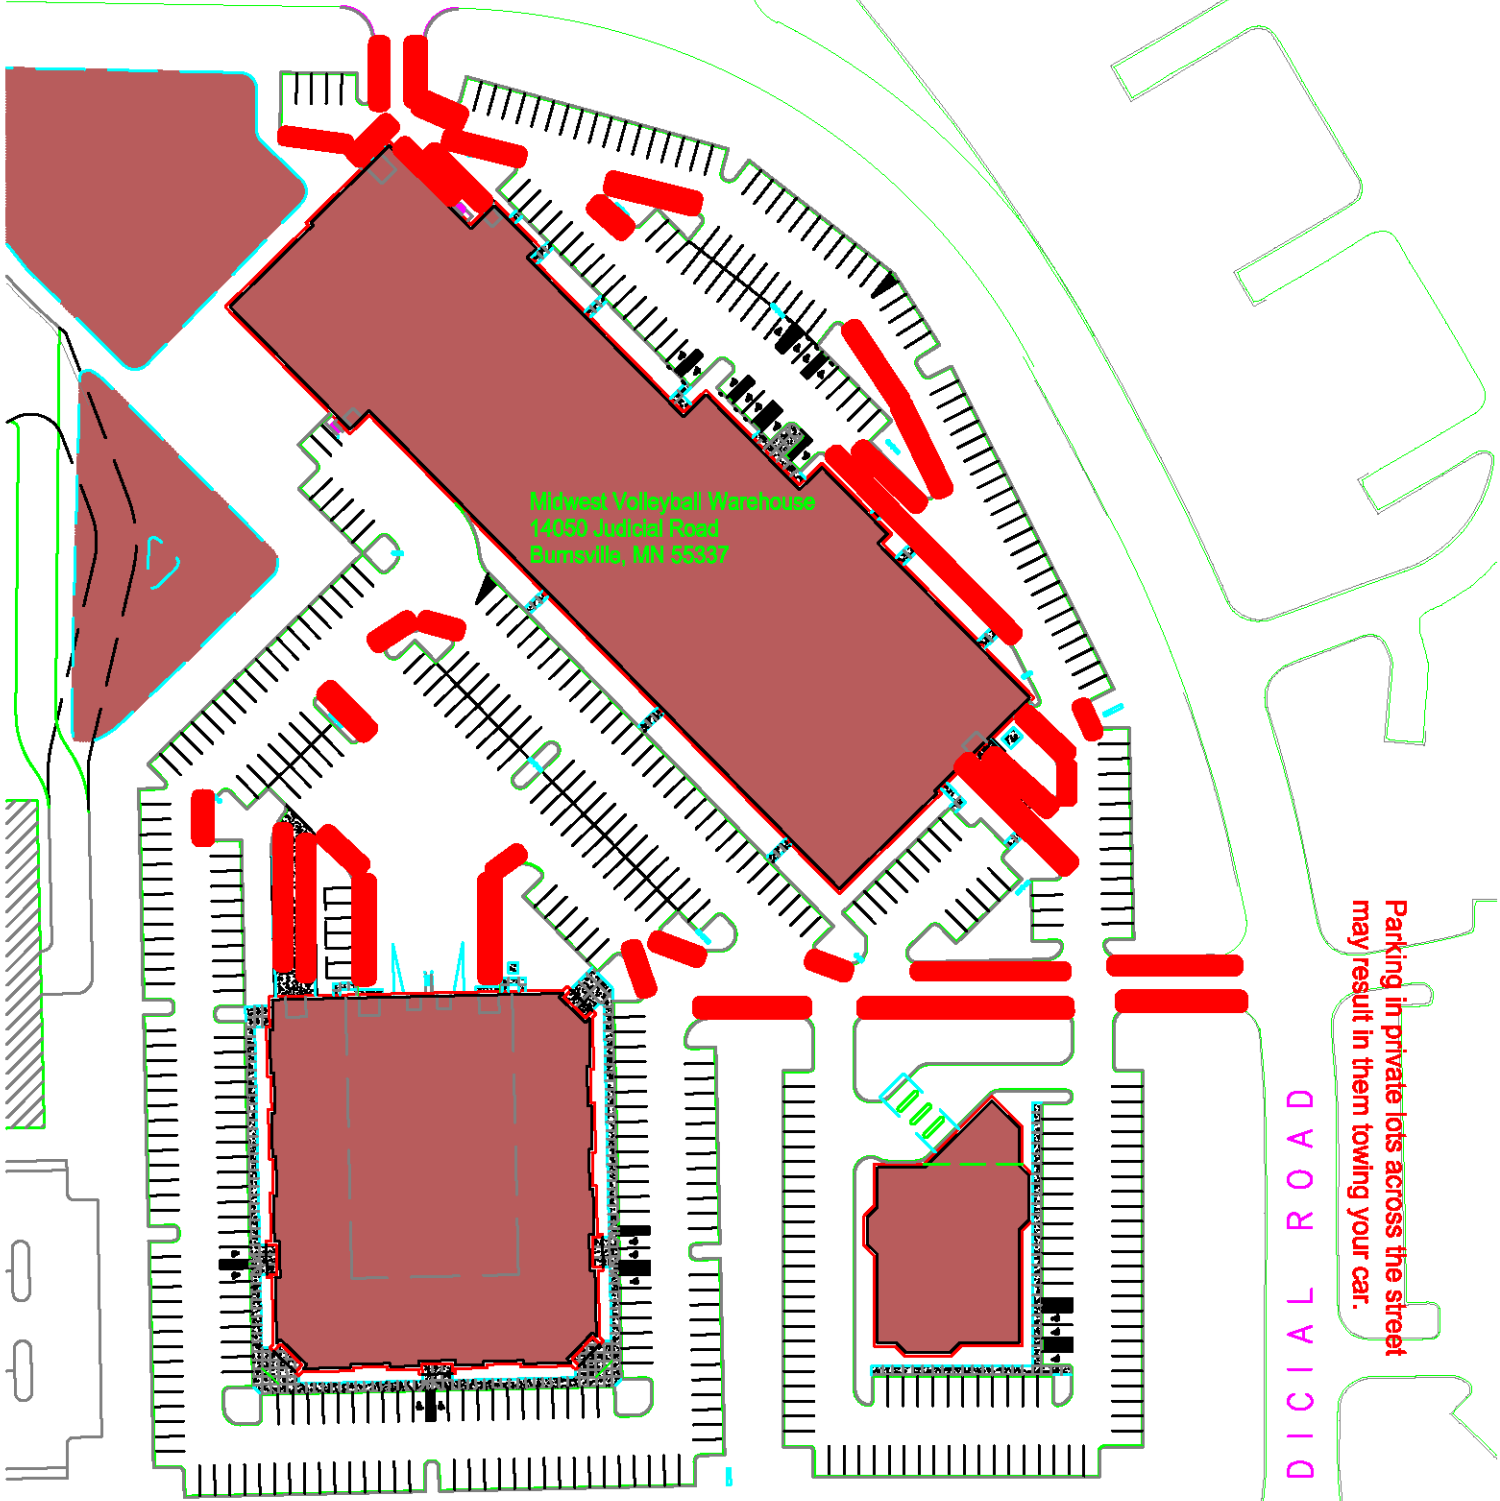

Parking in private lots across the street may result in them towing your car.

R O A D

Midwest Volleyball Warehouse
14050 Judicial Road
Burnsville, MN 55337

Parking in private lots across the street may result in them towing your car.

JUDICIAL ROAD

Red areas are NO PARKING. All parking is head in, no parallel parking anywhere.

C. S. A. H. N O. 4 2